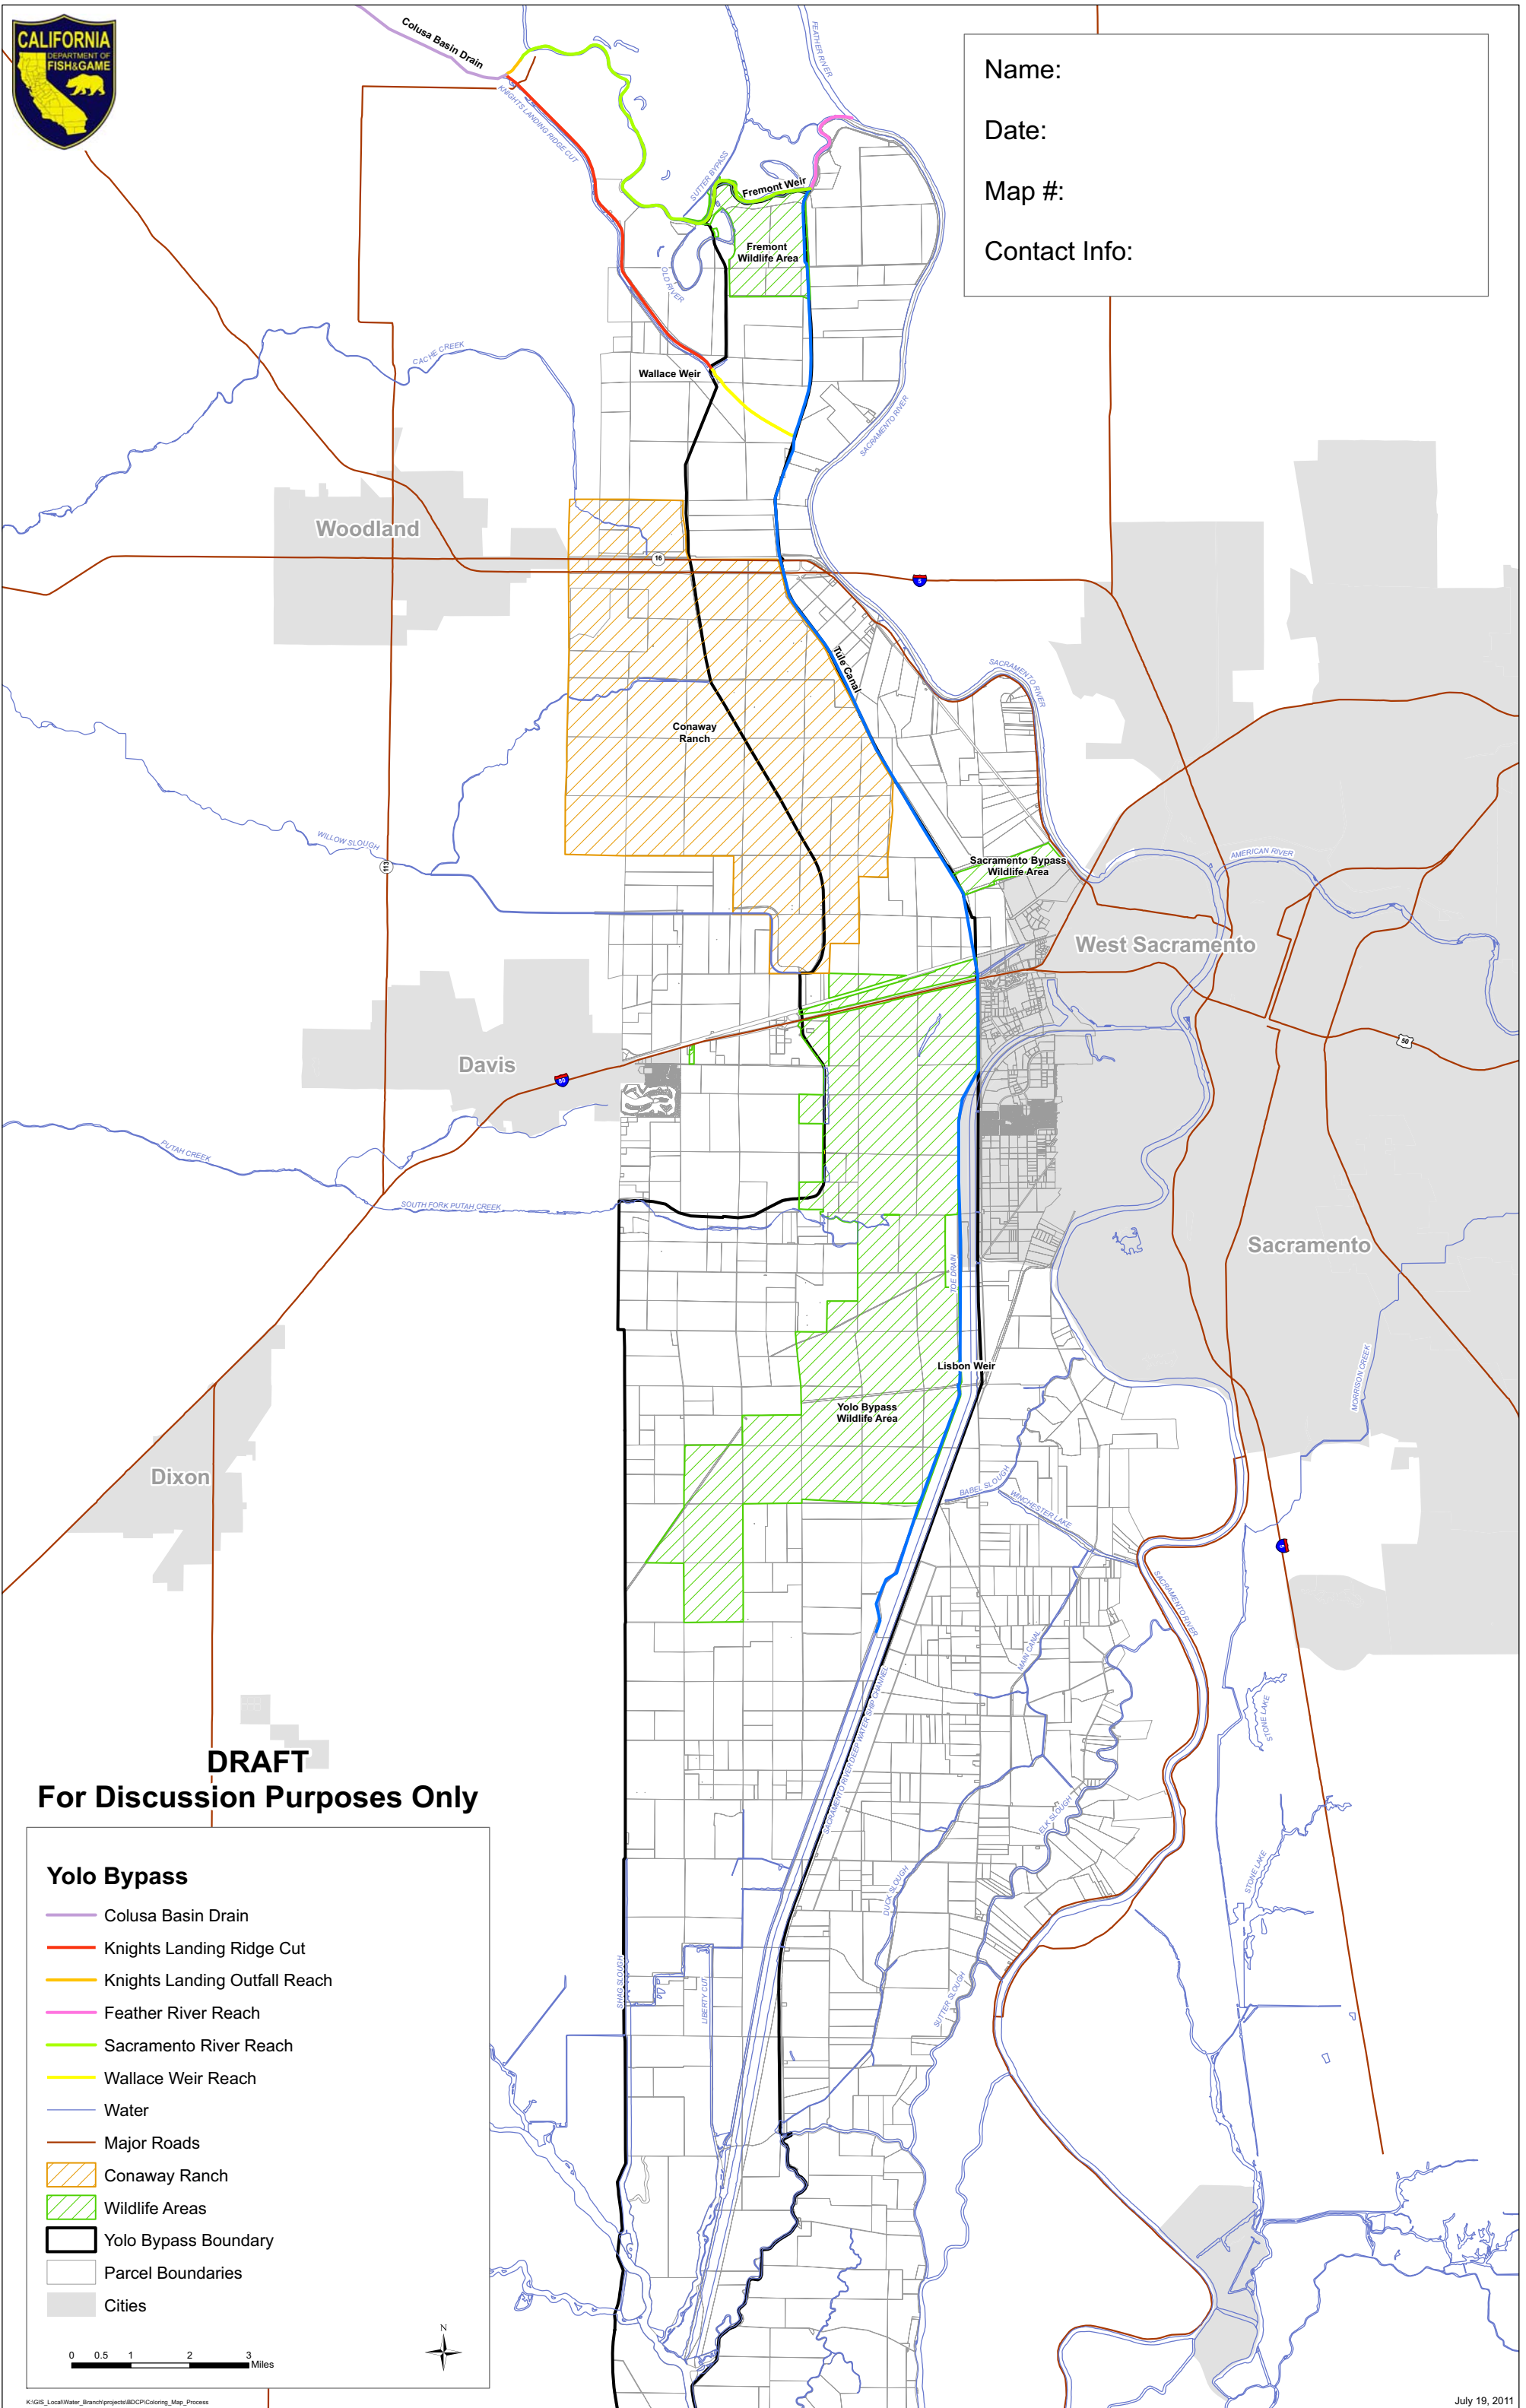

Name:  
 Date:  
 Map #:  
 Contact Info:

**DRAFT**  
 For Discussion Purposes Only

**Yolo Bypass**

- Colusa Basin Drain
- Knights Landing Ridge Cut
- Knights Landing Outfall Reach
- Feather River Reach
- Sacramento River Reach
- Wallace Weir Reach
- Water
- Major Roads
- Conaway Ranch
- Wildlife Areas
- Yolo Bypass Boundary
- Parcel Boundaries
- Cities

0 0.5 1 2 3 Miles