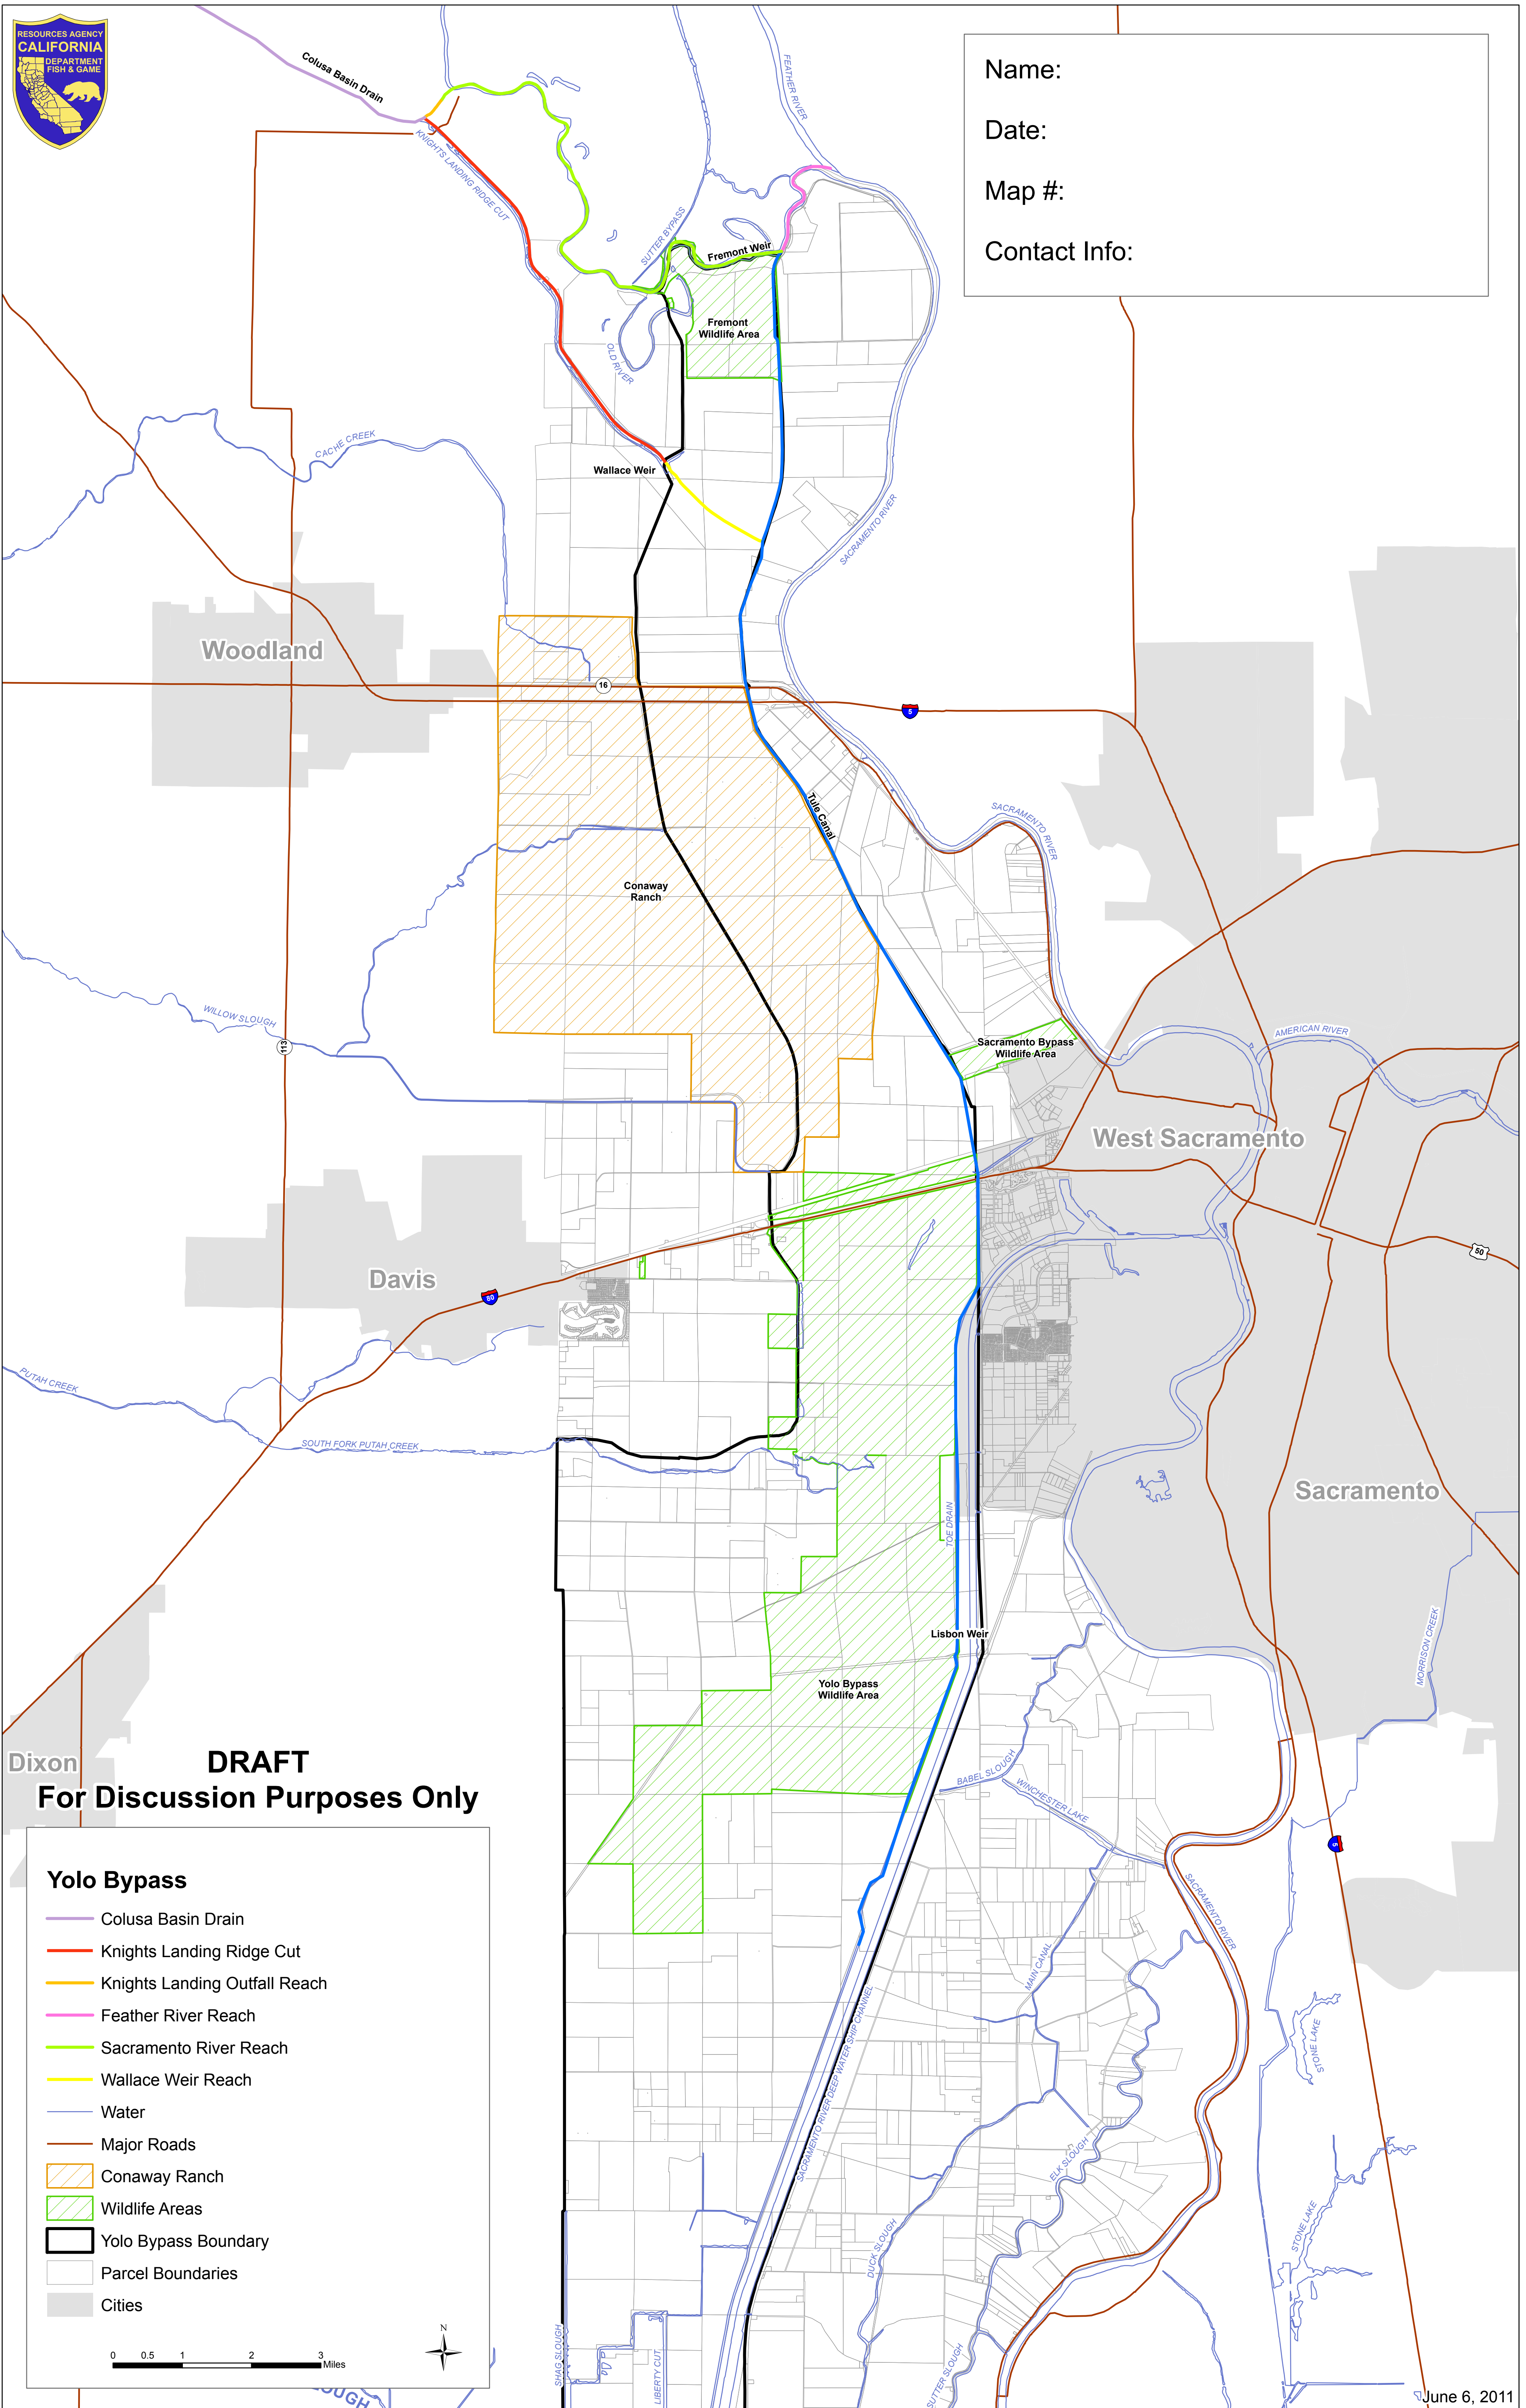

Name:
 Date:
 Map #:
 Contact Info:

Woodland

Davis

West Sacramento

Sacramento

Dixon

DRAFT
For Discussion Purposes Only

Yolo Bypass

- Colusa Basin Drain
- Knights Landing Ridge Cut
- Knights Landing Outfall Reach
- Feather River Reach
- Sacramento River Reach
- Wallace Weir Reach
- Water
- Major Roads
- Conaway Ranch
- Wildlife Areas
- Yolo Bypass Boundary
- Parcel Boundaries
- Cities

0 0.5 1 2 3 Miles

N